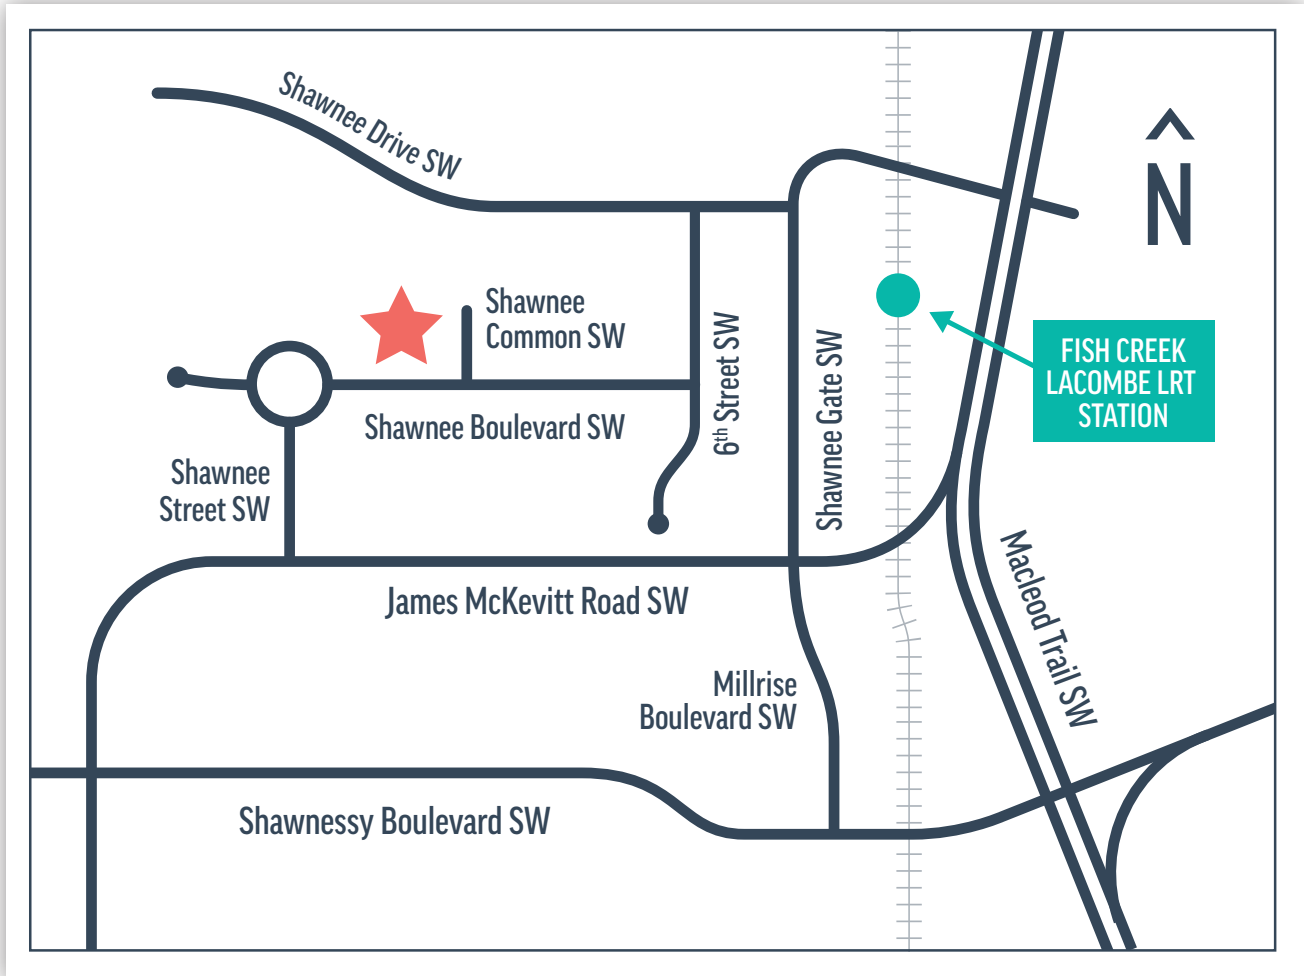

PRESENTATION CENTRE & SHOW SUITES

99 SHAWNEE BOULEVARD SW • 587.481.3111

DRIVING DIRECTIONS

FROM THE NORTH

- Take Macleod Trail southbound
- Exit right onto James McKeivitt Road
- Turn right onto Shawnee Street, then right onto Shawnee Boulevard

FROM THE SOUTH

- Take Macleod Trail northbound
- Exit right onto westbound Shawnessy Blvd.
- Turn right onto northbound Millrise Blvd.
- Turn left onto James McKeivitt Road
- Turn right onto Shawnee Street, then right again onto Shawnee Boulevard